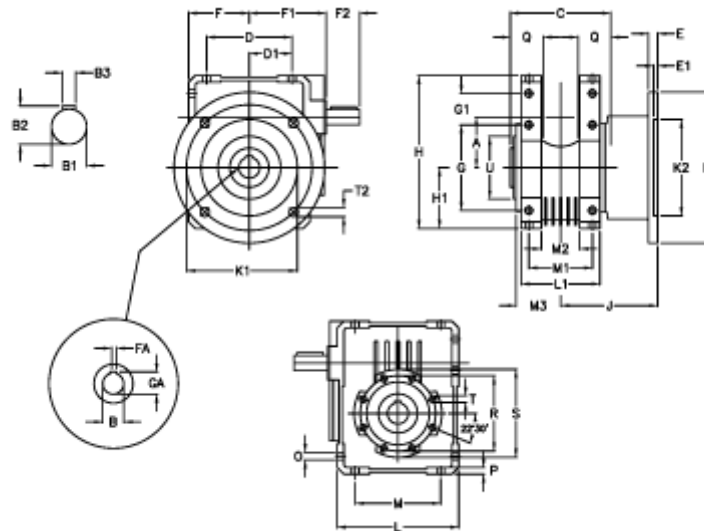

Article number: 3922075025400

Description: Worm gear with solid input shaft
W 75UF1-25-HS unassembled

Measures

A = 75.00	Description = W75 UF-xx-P71 B5	G1 = 46.5	L = 174	Q = 40
B = 30	E = 12	GA = 33.3	L1 = 104	R = 110
B1 = 19	E1 = 5	H = 220.5	M = 126	S = 125
B2 = 21.5	F = 87.0	H1 = 87.0	M1 = 82	T = M8x14
B3 = 6	F1 = 124.5	J = 111.0	M2 = 44	T2 = 12.5
C = 127	F2 = 40	K = 200	M3 = 58.5	U = 90
D = 109.5	FA = 8	K1 = 165	O = 10.5	
D1 = 46.5	G = 126	K2 = 130	P = 9	